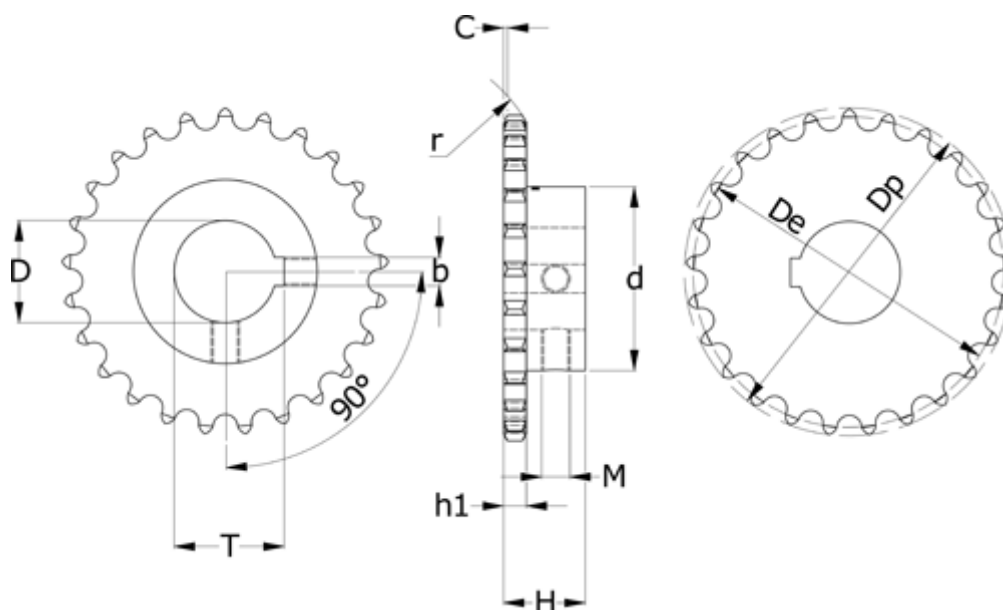

Article number: 616011006013030

Description: Sprocket 10 B-1 Z=13 simplex
bore 30H7 with keyway

Measures

b = 8	M = M6
C = 1.6	Number of teeth = 13
d = 47	Pitch = 15.875
D = 30	r = 16
De = 66.32	t = 33.3
Dp = 73	
H = 30	
h1 = 9.1	